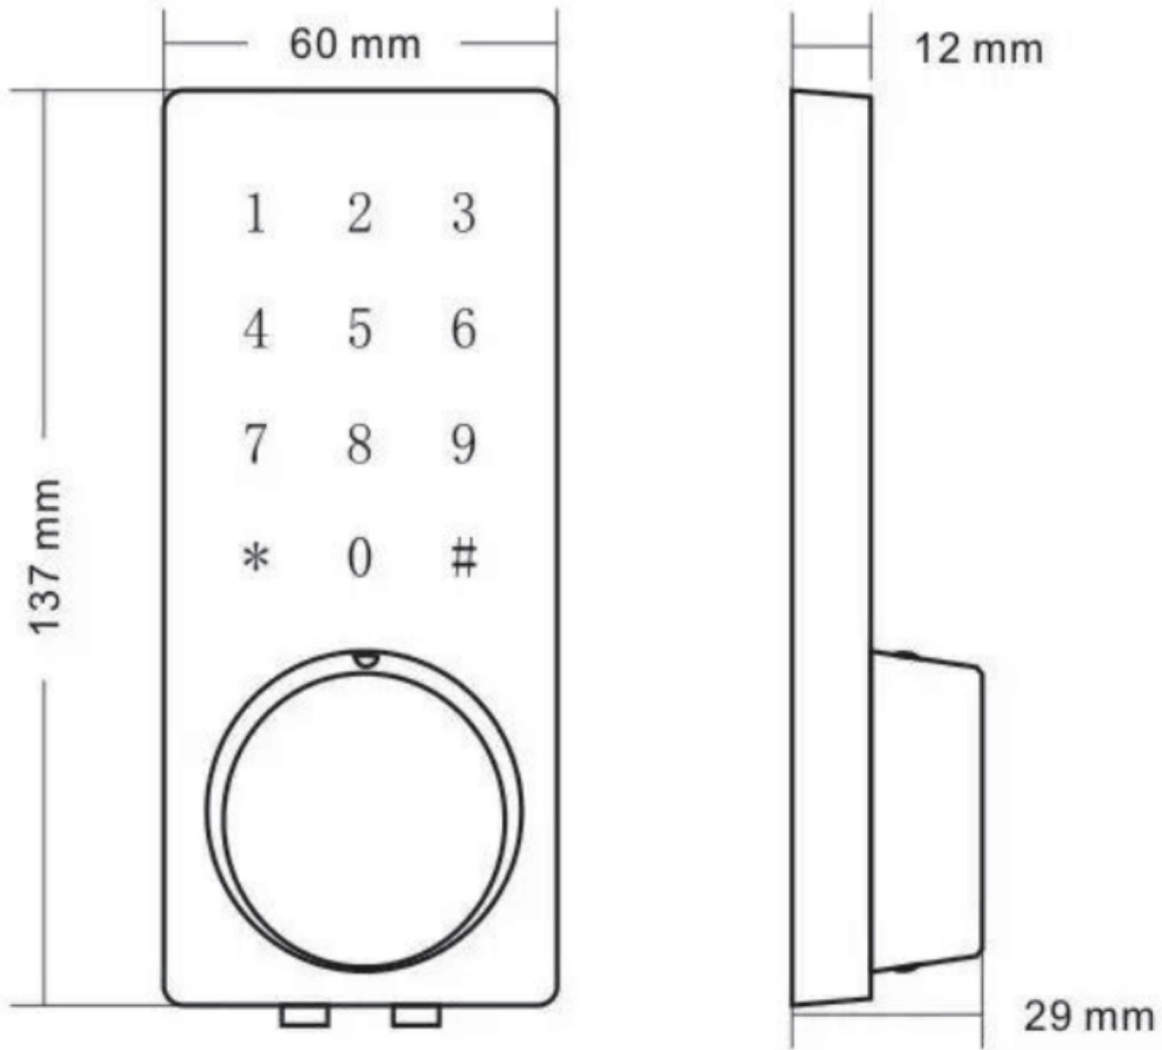

Dimensions

We reserve the right to modify product design and specification without notice and without incurring any obligation

For more information please contact a DSS Sales Representative

Toll Free: 1.888.467.8812 · Fax: 1.609.431.0932 · Email: sales@dss-cctv.com

www.dss-cctv.com