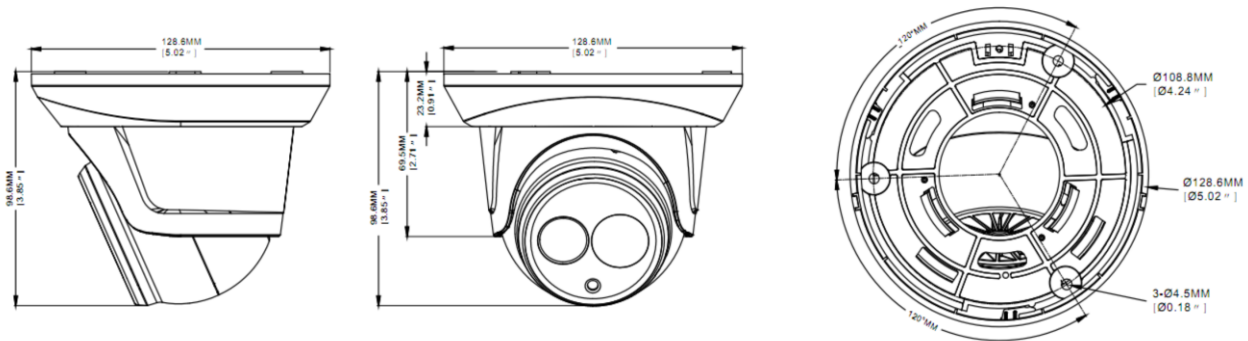

Dimensions

We reserve the right to modify product design and specification without notice and without incurring any obligation

For more information please contact a DSS Sales Representative

Toll Free: 1.888.467.8812 · Fax: 1.609.431.0932 · Email: sales@dss-cctv.com

www.dss-cctv.com