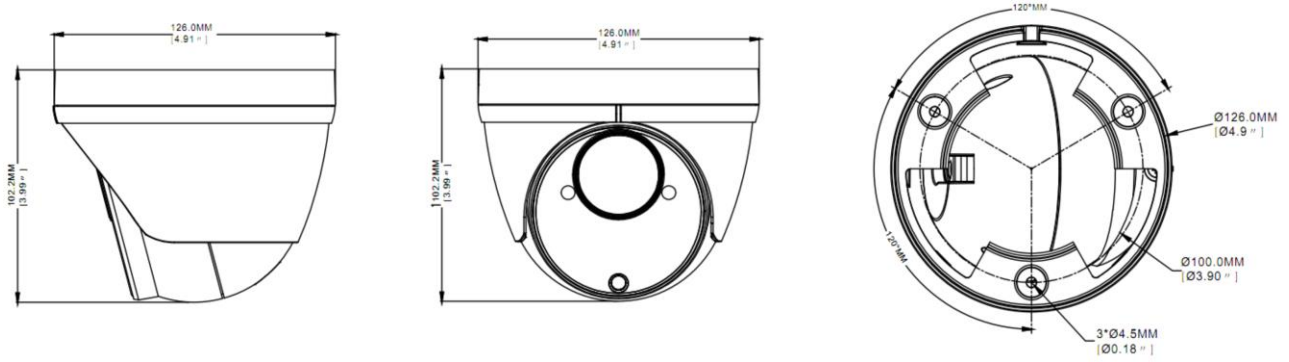

Dimensions

We reserve the right to modify product design and specification without notice and without incurring any obligation

For more information please contact a DSS Sales Representative

Toll Free: 1.888.467.8812 · Fax: 1.609.431.0932 · Email: sales@dss-cctv.com

www.dss-cctv.com