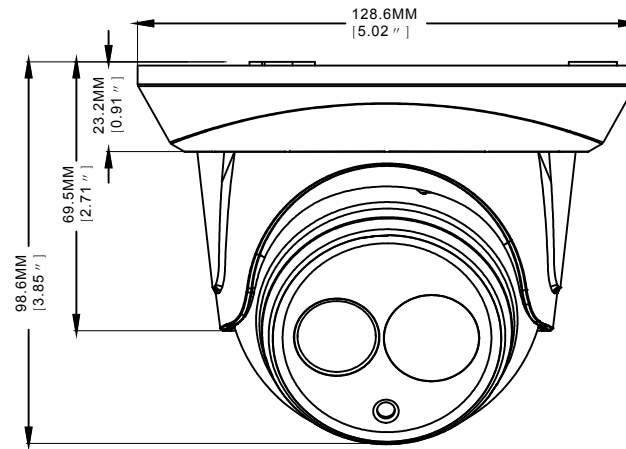

# KH

small eyeball (fixed lens)

# Dimensions