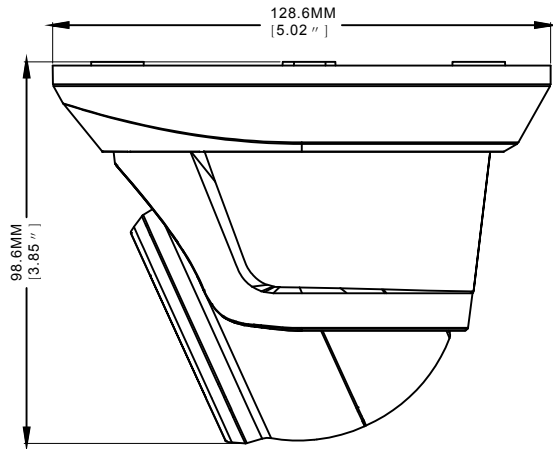

# KH

small eyeball (fixed lens)

# Dimensions