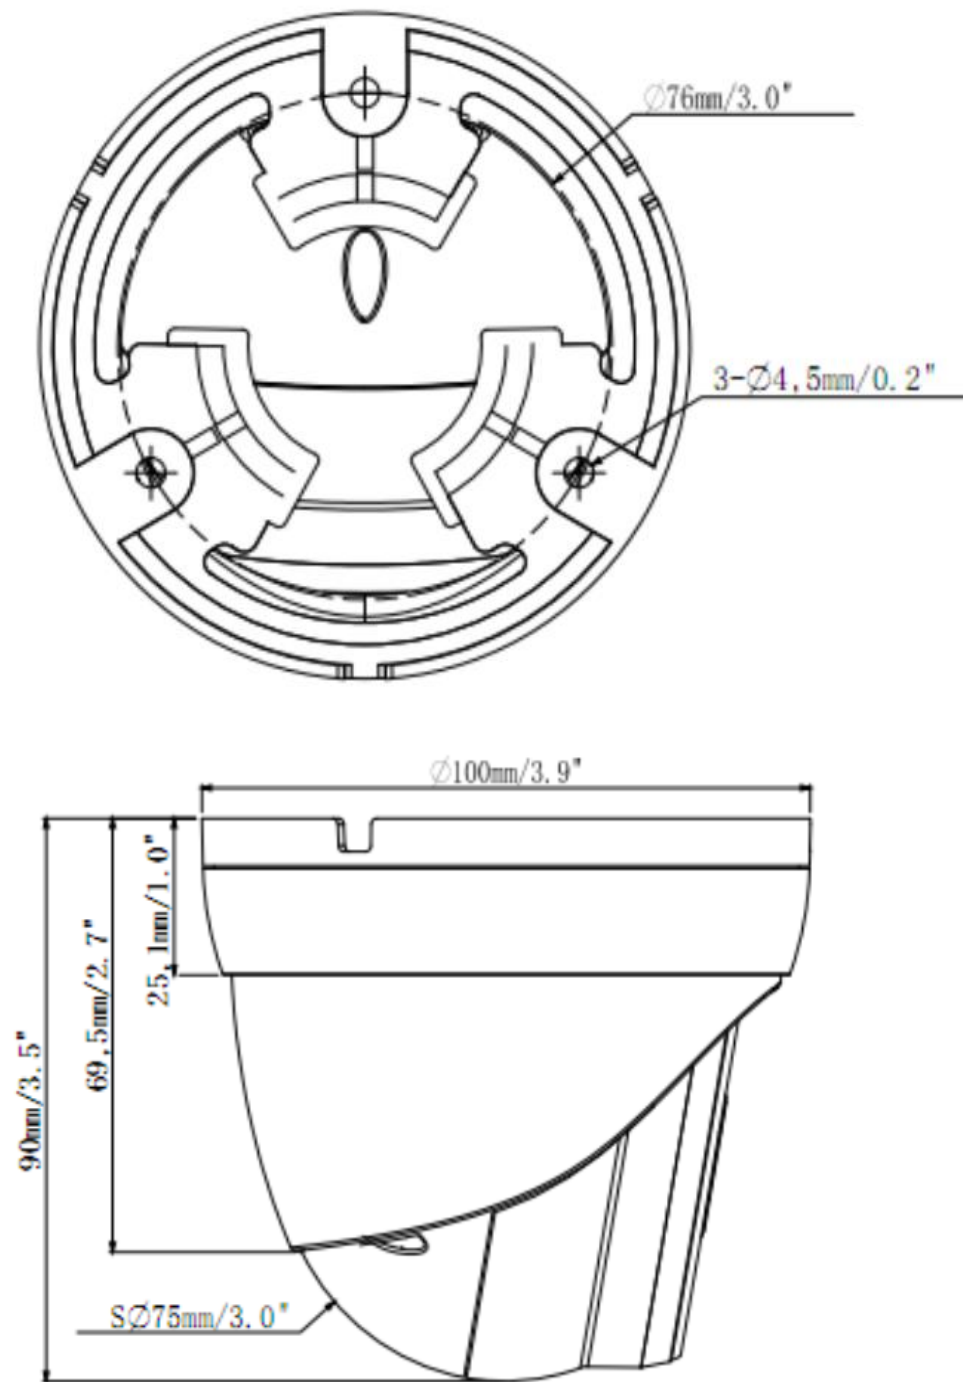

We reserve the right to modify product design and specification without notice and without incurring any obligation

For more information please contact a DSS Sales Representative

Toll Free: 1.888.467.8812 · Fax: 1.609.431.0932 · Email: sales@dss-cctv.com

www.dssdepot.com