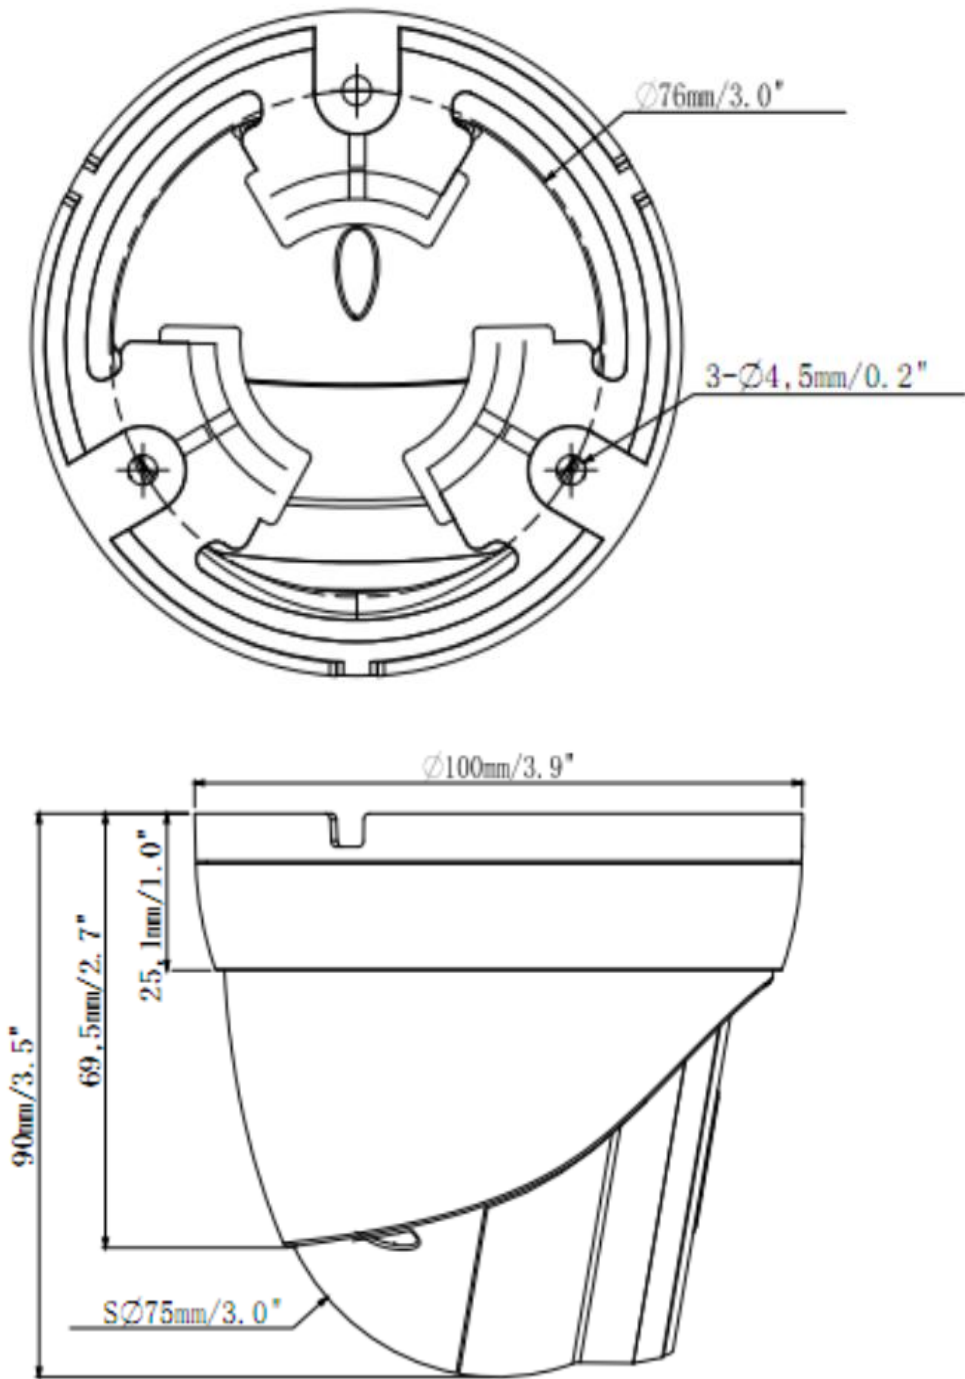

We reserve the right to modify product design and specification without notice and without incurring any obligation

For more information please contact a DSS Sales Representative

Toll Free: 1.888.467.8812 · Fax: 1.609.431.0932 · Email: sales@dss-cctv.com

www.dssdepot.com