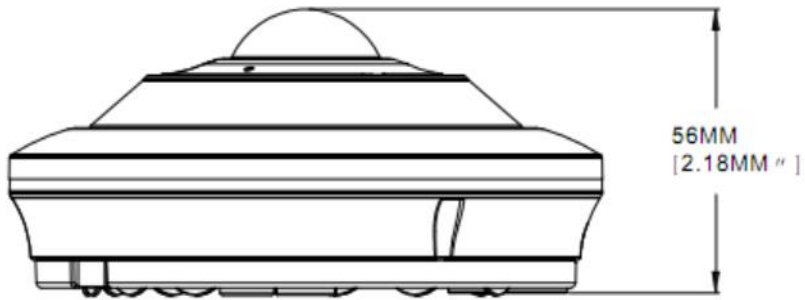

We reserve the right to modify product design and specification without notice and without incurring any obligation

For more information please contact a DSS Sales Representative
Toll Free: 1.888.467.8812 · Fax: 1.609.431.0932 · Email: sales@dss-cctv.com
www.dss-cctv.com