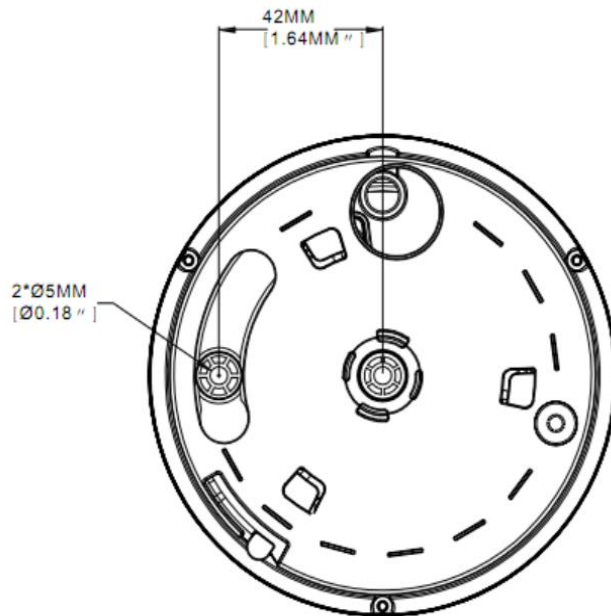

We reserve the right to modify product design and specification without notice and without incurring any obligation

For more information please contact a DSS Sales Representative
Toll Free: 1.888.467.8812 · Fax: 1.609.431.0932 · Email: sales@dss-cctv.com
www.dss-cctv.com