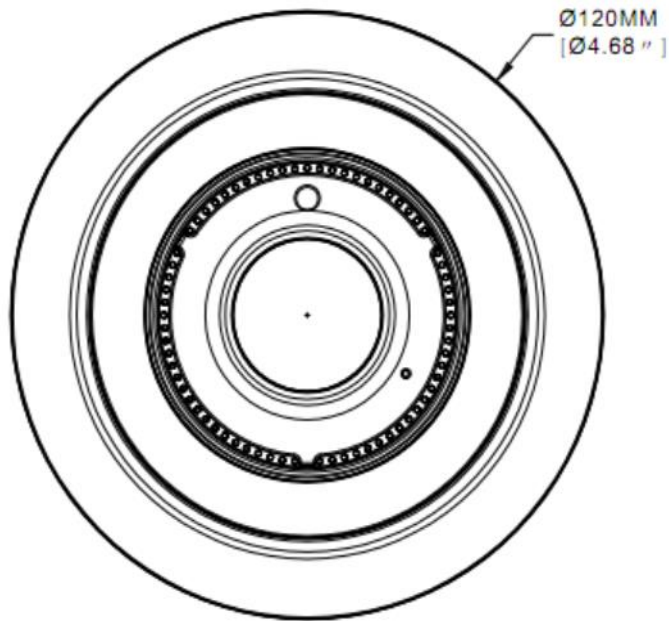

We reserve the right to modify product design and specification without notice and without incurring any obligation

For more information please contact a DSS Sales Representative
Toll Free: 1.888.467.8812 · Fax: 1.609.431.0932 · Email: sales@dss-cctv.com
www.dss-cctv.com