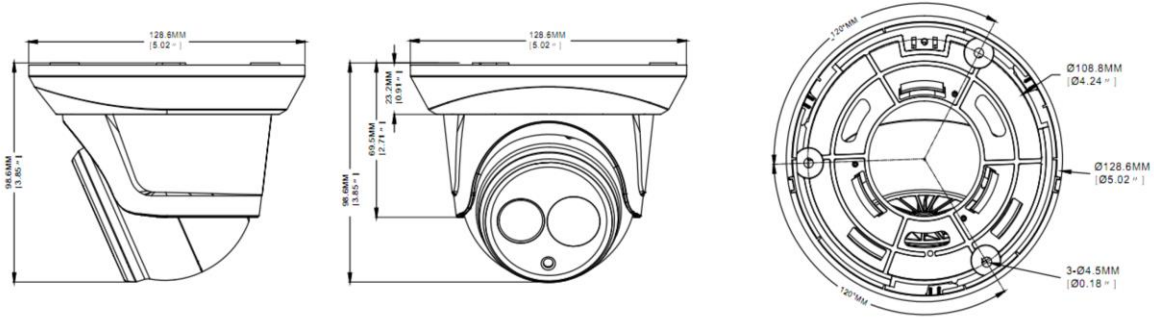

Dimensions

We reserve the right to modify product design and specification without notice and without incurring any obligation

For more information please contact a DSS Sales Representative

Toll Free: 1.888.467.8812 · Fax: 1.609.431.0932 · Email: sales@dss-cctv.com

www.dss-cctv.com