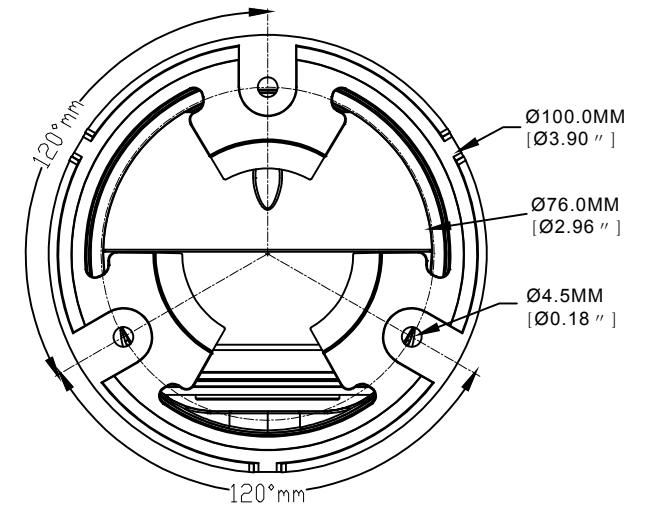

KA

small eyeball (fixed lens)

Dimensions

Accessories

CXH-M

CXH-N