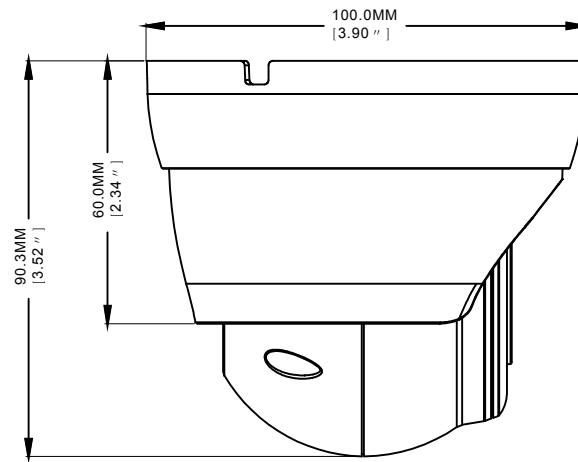

KA

small eyeball (fixed lens)

Dimensions

Accessories

CXH-M

CXH-N