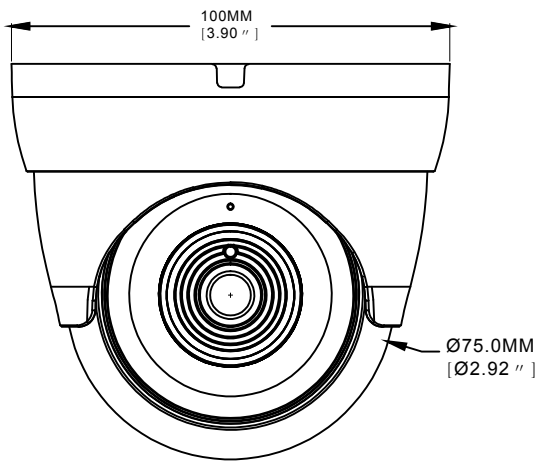

KA

small eyeball (fixed lens)

Dimensions

Accessories

CXH-M

CXH-N