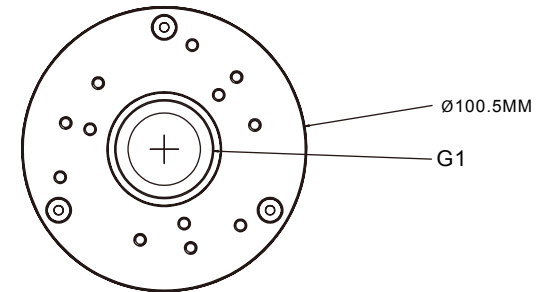

KA

small eyeball (fixed lens)

Dimensions

Accessories

CXH-M

CXH-N