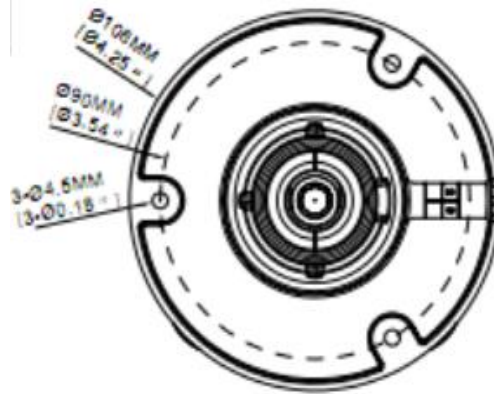

We reserve the right to modify product design and specification without notice and without incurring any obligation

For more information please contact a DSS Sales Representative
Toll Free: 1.888.467.8812 · Fax: 1.609.431.0932 · Email: sales@dss-cctv.com
www.dss-cctv.com