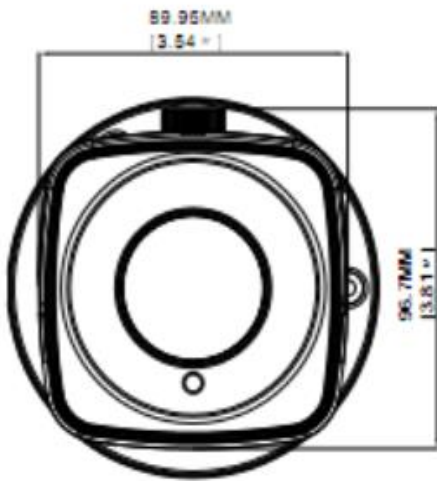

We reserve the right to modify product design and specification without notice and without incurring any obligation

For more information please contact a DSS Sales Representative
Toll Free: 1.888.467.8812 · Fax: 1.609.431.0932 · Email: sales@dss-cctv.com
www.dss-cctv.com