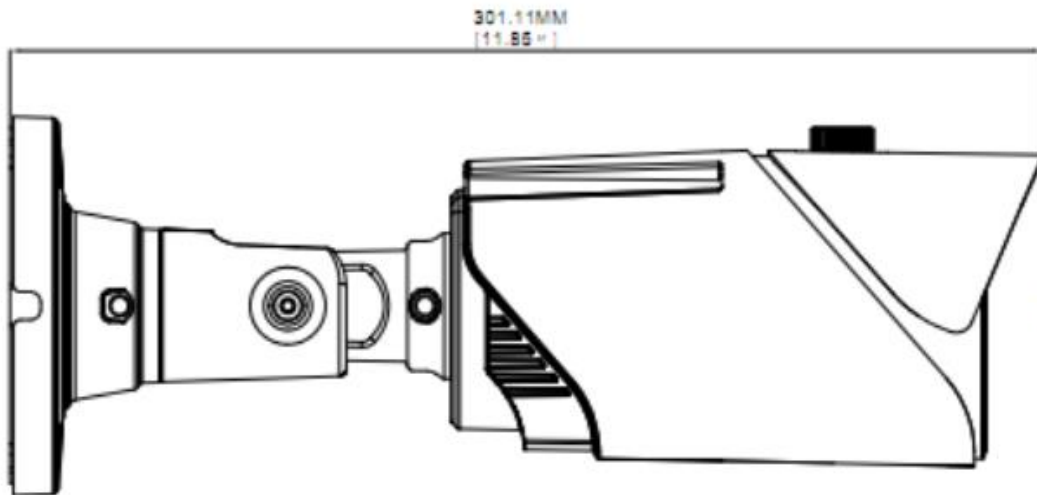

We reserve the right to modify product design and specification without notice and without incurring any obligation

For more information please contact a DSS Sales Representative
Toll Free: 1.888.467.8812 · Fax: 1.609.431.0932 · Email: sales@dss-cctv.com
www.dss-cctv.com