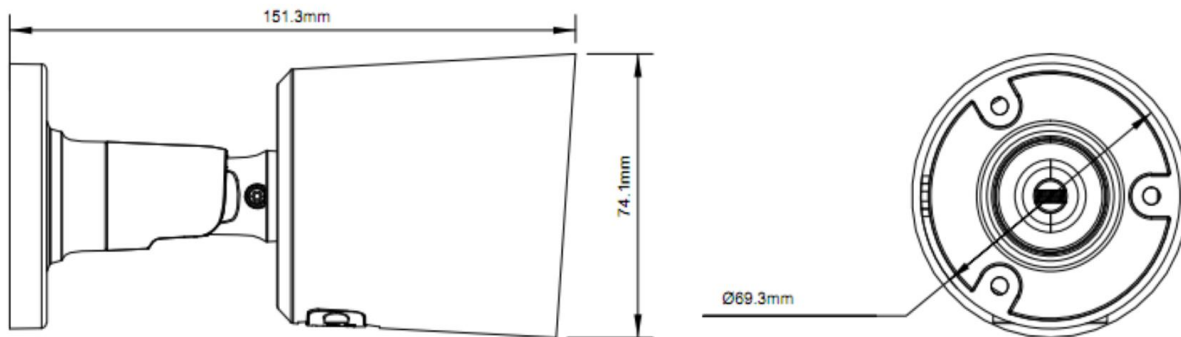

Dimensions

We reserve the right to modify product design and specification without notice and without incurring any obligation

For more information please contact a DSS Sales Representative

Toll Free: 1.888.467.8812 · Fax: 1.609.431.0932 · Email: sales@dss-cctv.com

www.dssdepot.com