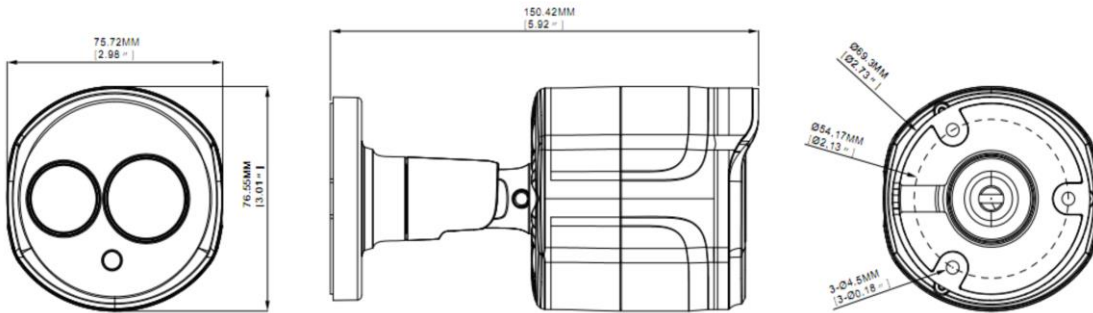

Dimensions

We reserve the right to modify product design and specification without notice and without incurring any obligation

For more information please contact a DSS Sales Representative

Toll Free: 1.888.467.8812 · Fax: 1.609.431.0932 · Email: sales@dss-cctv.com

www.dss-cctv.com