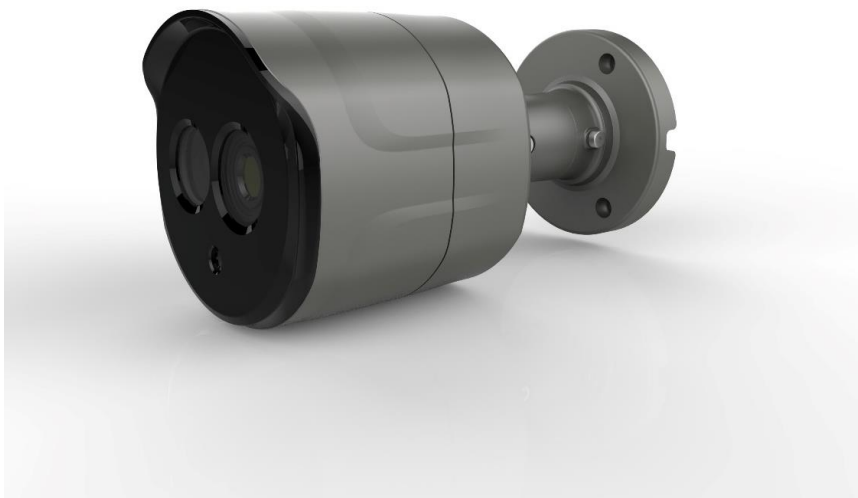

5MP IP IR MINI BULLET POE CAMERA

Model #: IPC-EBFR5MPB

Features:

- 5MP 2592(H)×1944(V)
- HD Video Output
- H.265+ H.264+ Ready, H.264. MJEP
- 3D DNR, BLC, WDR, ICR
- IR Range: Up to 100 ft
- Dual Video Streams
- IP66 Rating
- Metal housing & Bracket
- True Day/Night