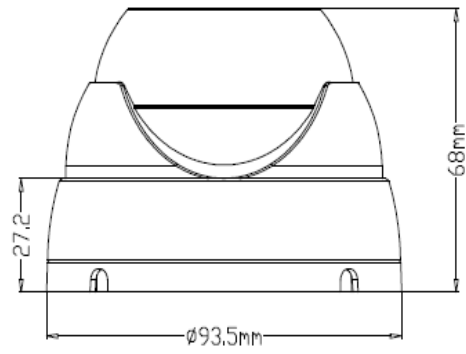

We reserve the right to modify product design and specification without notice and without incurring any obligation

For more information please contact a DSS Sales Representative
Toll Free: 1.888.467.8812 · Fax: 1.609.431.0932 · Email: sales@dss-cctv.com
WWW.DSSDEPOT.COM