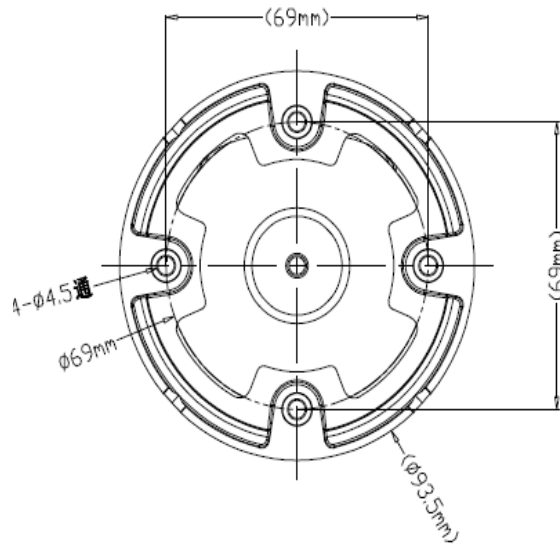

We reserve the right to modify product design and specification without notice and without incurring any obligation

For more information please contact a DSS Sales Representative
Toll Free: 1.888.467.8812 · Fax: 1.609.431.0932 · Email: sales@dss-cctv.com
WWW.DSSDEPOT.COM