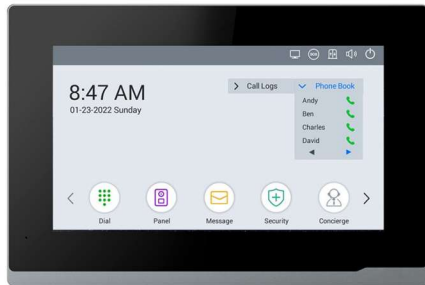

IP VIDEO INTERCOM

Answer Your Door from Anywhere

- Get real-time notifications and unlock the door for the visitors on your smartphone wherever you are.

DSS-S212-PK

\$229

1 Door Video Intercom Kit

Features

- Support IC Card
- 7" Inch Interactive Touch Screens
- Support Live View up to 8 IPC
- 2MP, IP 65
- Support SIP 2.0, Easy Configuration
- Integration with other SIP Devices
- Interactive with Indoor Station or APP
- PoE, 3 Year Warranty
- DC 12V, 2A

RH01
Rain Cover Surface Mount

\$25

Features

E216 **\$99**

- SIP Indoor Station
- 7" Inch Interactive Touch Screens
- Support Live View up to 8 IPC
- Two Way Audio
- Door Station REQUIRED
- PoE, 3 Year Warranty
- DC 12V, 2A