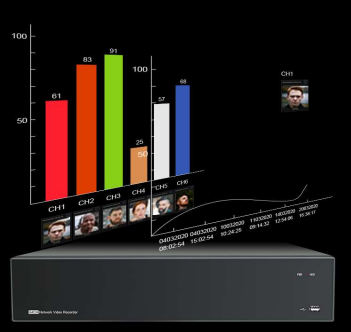

Customers flow statistics