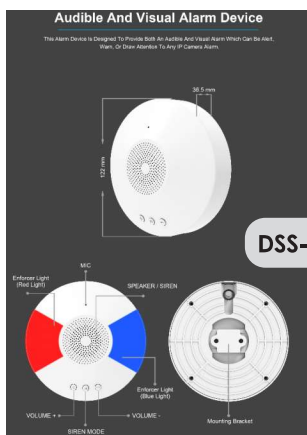

DSS-MIC-IP31-C

WORKS WITH ANY IPC
WITH Audio Cable (-C)

$25

Blue Jay Specialty IP Camera

Pin Hole IP Camera

$99

Features

- 1/2.8" Progressive CMOS
- 2MP 1920(H)×1080(V)
- Metal, Indoor Only
- True Color Starlighting
- 1280 dB WDR, 3D DNR, BLC, ICR
- Supports Onvif, PSIA, CGI
- PoE, 3 Year Warranty
- DC 12V, 500mA

WiFi PIR Two Way Audio

$69

Features

- 1/2.8" Progressive CMOS
- 2MP 1920(H)×1080(V)
- Plastic, Indoor Only
- Two Way Audio, PIR, WiFi, SD up to 256gb
- WDR, 3D DNR, BLC, ICR
- Supports Onvif, PSIA, CGI
- PoE, 3 Year Warranty
- DC 12V, 500mA

$199

Features

- 1/2.7" Progressive CMOS
- 5MP 2592(H)×1944(V)
- Metal, IP66 Weather Proof
- AI License Plate Detection, SD Slot
- WDR, 3D DNR, BLC, ICR
- Supports Onvif, PSIA, CGI
- PoE, 3 Year Warranty
- DC 12V, 1A