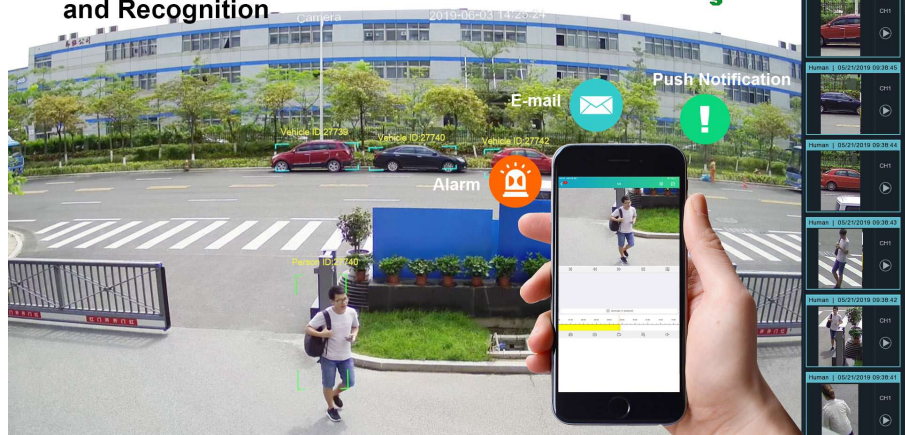

BLUE JAY AI+ PERFORMANCE

Human & Vehicle Detection and Recognition