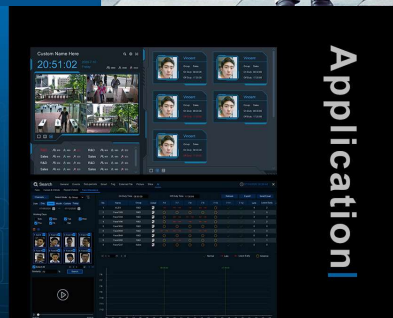

Face Attendance

Application

Mask Detection