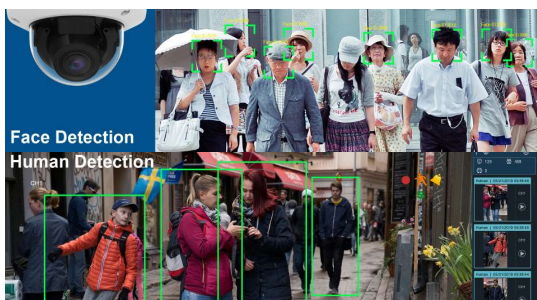

Blue Jay PRO Line 4K Blue Jay AI+ PRO POE NVR

AI+ 8CH PoE NVR
Model: NVR7208P8

\$199

AI+ 16CH PoE NVR
Model: NVR7216P16

\$299

AI+ 32CH PoE NVR
Model: NVR7432P16

\$399

AI+ Includes Facial Detection, Human & Vehicle Detection, Intrusion Detection, Line Crossing Detection, Stationary Object Detection, Pedestrian Detection, Crossing Head Count		
H.265, H.264 Video Compression Format		
Up to 8MP Resolution Recording		
Max 128 Mbps Bandwidth	Max 256 Mbps Bandwidth	
8 PoE Port	16 PoE Port	16 PoE Port
HDMI up to 4K, VGA up to 1080P		
AI+ Includes Facial Detection, Human & Vehicle Detection, Intrusion Detection, Line Crossing Detection, Stationary Object Detection, Pedestrian Detection, Crossing Head Count		
Motion Detection, 24/7 Continuous, Smart Recording		
Cloud P2P Connection, Cloud Recording, Mobile App: RXCAMVIEW		
Alarm in and out, Two Way Audio, RS485, E-SATA		
1 USB 3.0 for Backup, 2 USB 2.0 for Mouse Control		
2 SATA, Up to 10TB Per, 20TB Max		4 SATA, 40TB Max
Supports Onvif, PSIA, CGI		
DC 48V 96W	AC 110-240V 280W	AC 110-240V 280W

BLUE JAY AI+ PERFORMANCE NVR

NDA
Compliant

64CH AI+ 4K NVR Features

AI+ Includes Facial Detection, Human & Vehicle Detection, Intrusion Detection, Line Crossing Detection, Stationary Object Detection, Pedestrian Detection, Crossing Head Count