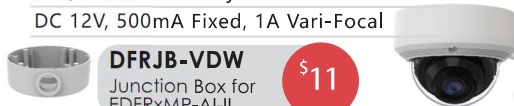

5MP 2.8MM Lens, 100 Night Vision, Mic

\$70

IPC-QBFR5MP-AI(II)-S

5MP 2.8MM Lens, 100 Night Vision, Mic

\$70

DFRJB-VDW
Junction Box for
EDFR5MP-AI-II

\$11

IPC-QDFR5MP-AI(II)-C