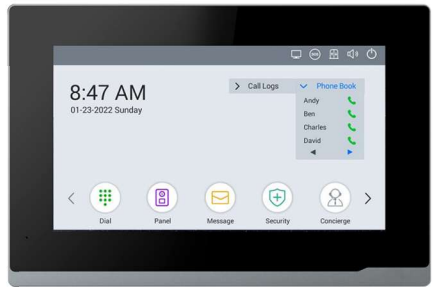

IP VIDEO INTERCOM

Answer Your Door from Anywhere

- Get real-time notifications and unlock the door for the visitors on your smartphone wherever you are.

DSS-S212-PK

\$229

1 Door Video Intercom Kit

Features

- Support IC Card
- 7" Inch Interactive Touch Screens
- Support Live View up to 8 IPC
- 2MP, IP 65
- Support SIP 2.0, Easy Configuration
- Integration with other SIP Devices
- Interactive with Indoor Station or APP
- PoE, 3 Year Warranty
- DC 12V, 2A