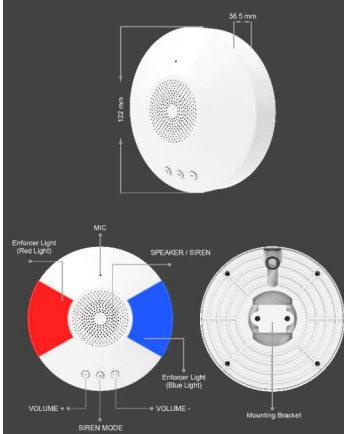

INNOVATIVE SOLUTIONS - PRESTIGIOUS SUPPORT

717 B Fellowship Road
Mt Laurel, NJ 08054

PRESORTED
STANDARD
U.S. POSTAGE PAID
CHERRY HILL, NJ
PERMIT NO. 350

CALL TODAY! 1.888.467.8812

**WE WILL MEET ANY COMPETITORS
CURRENT PROMOTIONAL PRICING**

Audible And Visual Alarm Device

DSS-MIC-IP31-C

$25

WORKS WITH ANY IPC WITH -C

NEW INTERCOM SYSTEM

$229

DSS-S212

Features

- Support IC Card
- 7" Inch Interactive Touch Screens
- Support Live View up to 8 IPC
- Easy Configuration
- Support SIP 2.0
- Integration with other SIP Devices
- Interactive with Indoor Station or APP
- PoE, 3 Year Warranty
- DC 12V, 2A

NEW WEBSITE

NEW Resources · NEW Look · SAME Products You Love

WWW.DSSDEPOT.COM