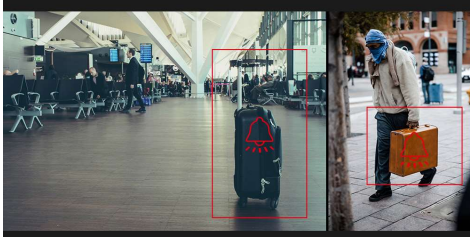

SOD (Stationary Object Detection)