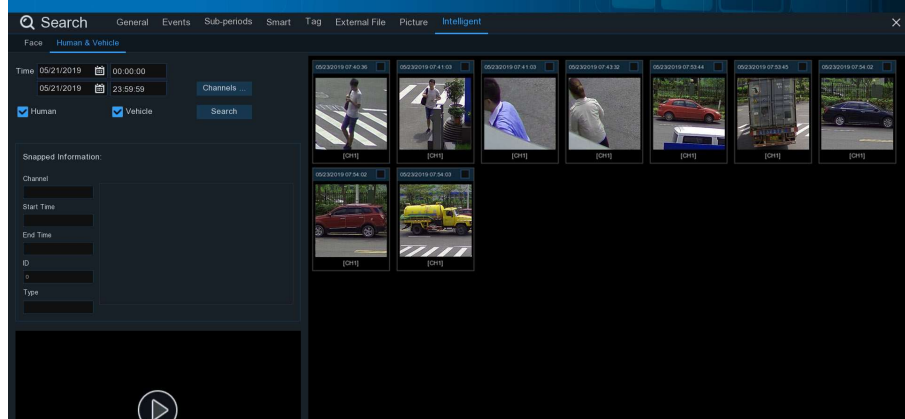

Search and Playback for the shape of Human and Vehicle