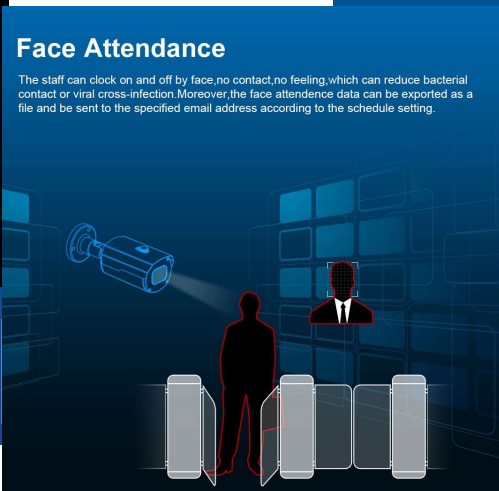

Customers flow statistics