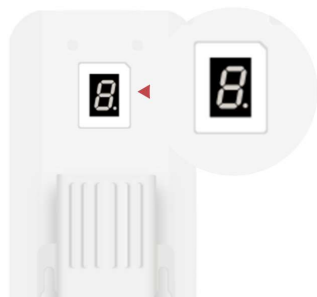

WIRELESS PANEL

Cost-Effective, High-Performance
Compact and Versatile Design
Powerful Integrated Antenna

Point to Point Wireless Connection to Help Tie Distant Cameras to the Network for Viewing

Each Can be Used as Transmitter or Receiver