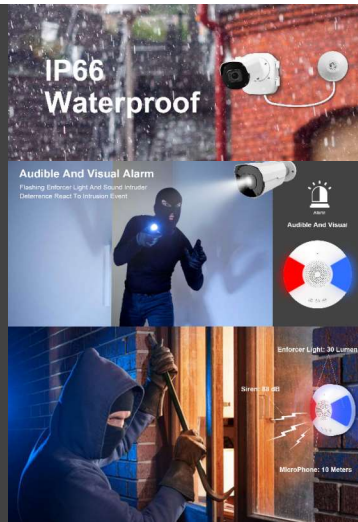

INNOVATIVE SOLUTIONS - PRESTIGIOUS SUPPORT

717 B Fellowship Road
Mt Laurel, NJ 08054

PRESORTED
STANDARD
U.S. POSTAGE PAID
CHERRY HILL, NJ
PERMIT NO. 350

CALL TODAY! 1.888.467.8812

**WE WILL MEET ANY COMPETITORS
CURRENT PROMOTIONAL PRICING**

Audible And Visual Alarm Device

DSS-MIC-IP31-C

$25

WORKS WITH ANY IPC WITH -C

NEW INTERCOM SYSTEM

$229

DSS-S212

Features

- Support IC Card
- 7" Inch Interactive Touch Screens
- Support Live View up to 8 IPC
- Easy Configuration
- Support SIP 2.0
- Integration with other SIP Devices
- Interactive with Indoor Station or APP
- PoE, 3 Year Warranty
- DC 12V, 2A

NEW WEBSITE

NEW Resources · NEW Look · SAME Products You Love

WWW.DSSDEPOT.COM