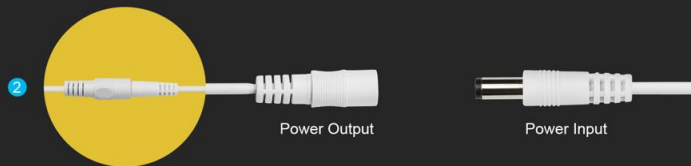

IPC

Alarm Device