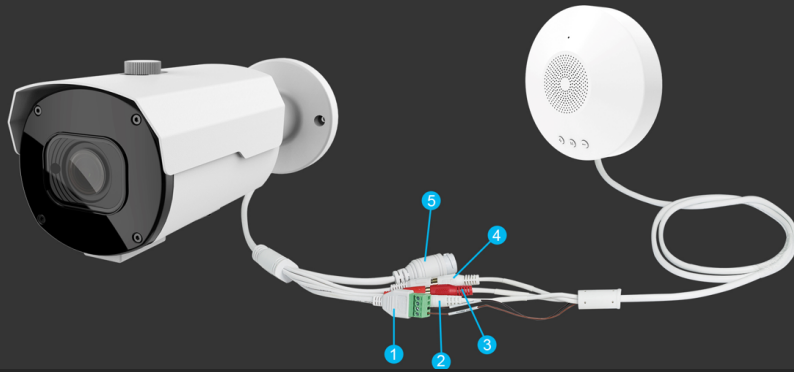

Connect To IP Camera