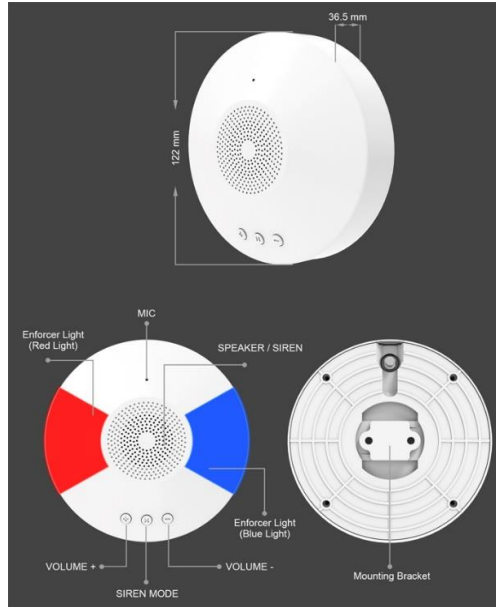

# AUDIO MIC AND ALARM DEVICE

Model #: MIC-IP31-C1

## Features:

- Audio & MIC
- Alarm with Enforce Light and Siren
- Alarm Light: 30 Lunen
- Siren: 88dB
- Mic Distance: 40ft
- IP66 Rating
- Work with any Model with -C (Audio Cable)

We reserve the right to modify product design and specification without notice and without incurring any obligation

# Technical Specifications

<b>Model No.</b>	MIC-IP31-C1
Audio Input	1ch
Audio Output	1ch
Alarm Out	1ch
Alarm COM	1ch
Siren Mode	Support 3 Sounds
Mic	Support 40 ft
Siren	88 dB
Light	30 Lumen
Weather Proof	IP66
Power	DC12V, 2.5W PoE